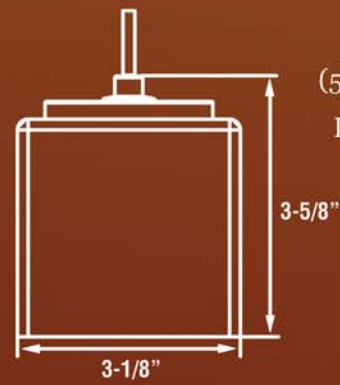

GEO

Glass LED monopoint
(5) 1.3 watt replaceable LEDs
L70 life rating-35,000 hours
120V 60Hz
Electronic LED driver
Direct wire