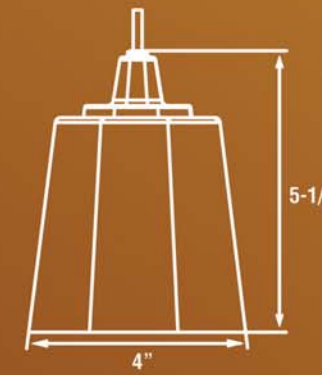

ESTATE

Glass LED monopoint
(5) 1.3 watt replaceable LEDs
L70 life rating-35,000 hours
120V 60Hz
Electronic LED driver
Direct wire

MODEL NO.	GLASS	FINISH	DIMENSIONS	
	WH	SN	W	H
GEPL	AM amber	RB rubbed bronze	3 1/8"	3 5/8"
	BU blue	SN satin nickel		
	WH white			

MODEL NO.	GLASS	FINISH	DIMENSIONS	
	WH	SN	W	H
KEPL	AM amber	RB rubbed bronze	3 1/2"	6"
	AS amber stone	SN satin nickel		
	GN green			
	WH white			

MODEL NO.	GLASS	FINISH	DIMENSIONS	
	WH	SN	W	H
SXPL	AM amber	RB rubbed bronze	4"	5"
	BU blue	SN satin nickel		
	RD red			
	WH white			

MODEL NO.	GLASS	FINISH	DIMENSIONS	
	WH	SN	W	H
ATPL	AM amber	RB rubbed bronze	4"	5 1/4"
	WH white	SN satin nickel