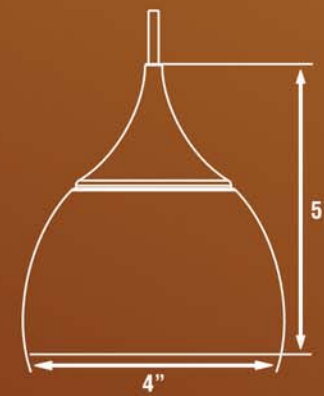

ESSEX

Glass LED monopoint
(5) 1.3 watt replaceable LEDs
L70 life rating-35,000 hours
120V 60Hz
Electronic LED driver
Direct wire