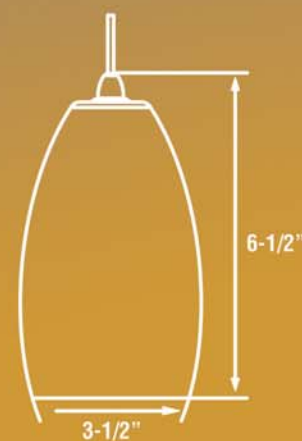

LED PENDANTS

BELLA

LAVEER

PENDANT AT A GLANCE...

Canopy & 6 ft. cable available in satin nickel & oil-rubbed bronze finishes

LED driver hidden in canopy

Unique light engine directs light for greatest down lighting impact as well as optimal lighting of the glass

Sleek, adjustable, low voltage suspension cable is safe to the touch

Hand-blown decorative glass

Prismatic reflector increases surface light output

35,000 hour long life replaceable LEDs

Designed for both accent and task lighting applications

Hand-blown glass

35,000 hour L70 life rating on LEDs

Includes (5) 1.3 watt replaceable LED lamps

Low voltage operation

Suspends from thin 6 ft. coaxial cable

2345 N. Ernie Krueger Circle
Waukegan, IL. 60087
(847) 249-5970
americanfluorescent.com

American Fluorescent
design, efficiency, technology

Glass LED monopoint
(5) 1.3 watt replaceable LEDs
L70 life rating-35,000 hours
120V 60Hz
Electronic LED driver
Direct wire