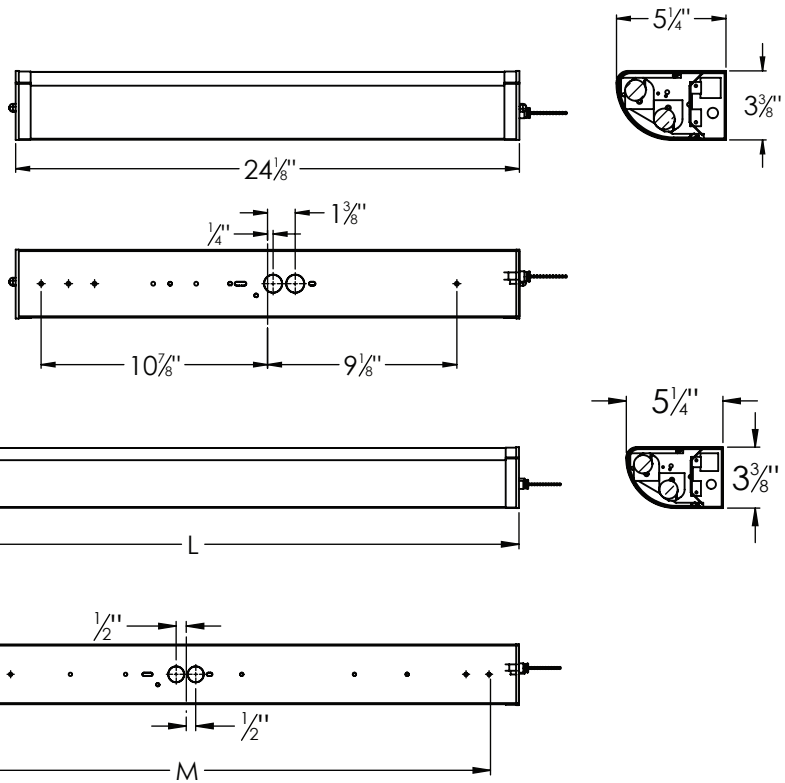

Features

Economy 2-light T8 wall bracket is a good solution for utility applications. Product includes chrom end caps, bright aluminum body, grounded convenience outlet and rotary turn switch located in the right end cap. Diffuser is extruded white acrylic with ribbed linear prism. Tools are not required for lamp replacement. Fixture can be mounted horizontally and power supply connections can be made in a 2" x 4" handy-box (not included) or made inside the housing.

Construction

The housing is die formed from 22-gauge aluminum and is provided with standard mounting holes and wiring access. Ends are die-formed 20-gauge steel.

Finish

Housing is finished in bright anodized aluminum. Ends are polished chrome finish.

Lamping

For use with 2 T8 linear fluorescent lamps; supplied by others.

Certification

All fixtures are cULus listed for damp locations.

Options (consult factory)

Without convenience outlet
Without rotary switch

For photometric information, consult factory.

Specifications and dimensions
subject to change without notice.

Ordering Information:

| Model No. | | Lamps | | Dimensions | | | Mounting |
|-----------------|---------|-------|-------|------------|---------|--------|----------|
| Finish | 120V | Qty | Lamp | H | L | D | M |
| Bright Aluminum | AD217E8 | 2 | F17T8 | 3-3/8" | 24-1/8" | 5-1/4" | - |
| Bright Aluminum | AD225E8 | 2 | F25T8 | 3-3/8" | 36-1/8" | 5-1/4" | 33" |
| Bright Aluminum | AD232E8 | 2 | F32T8 | 3-3/8" | 48-1/8" | 5-1/4" | 45" |