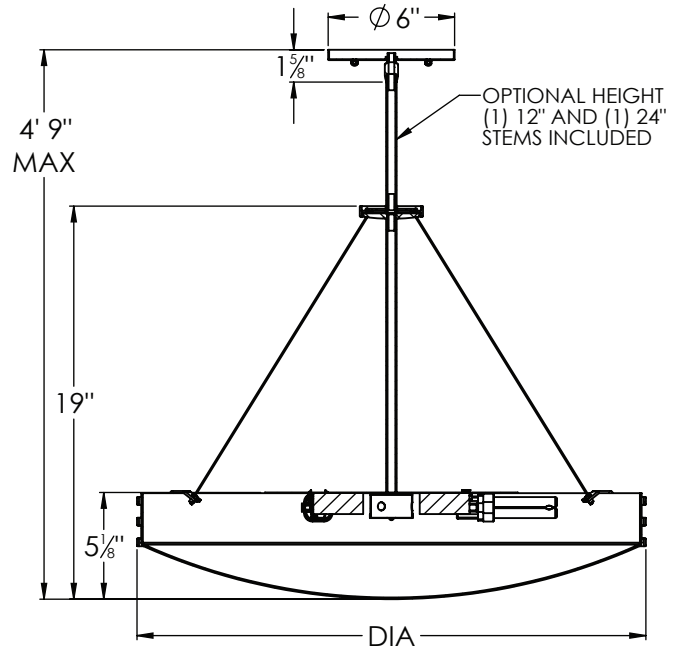

Construction

Gear plate is die-formed of 20-gauge steel. Geometric bands are .060" extruded aluminum that is fastened to vertical supports. Power supply connections must be made inside a junction box (not included).

Finish

Gear plate is finished in lighting grade white baked gloss enamel paint. Satin aluminum bands have a clear lacquer topcoat.

Diffuser

Diffuser is .135" thick matte white acrylic vacuum-formed bowl.

Electrical

This unit can be ordered in one of two options: a UL listed electronic high power factor instant start ballast for 120-277V 50/60 Hz AC operation or line voltage socket for GU24 self-ballast dimmable lamps.

Lamping

Universal ballast lamping is ballasted for 4/13 watt for the 24" diameter and 6/13 watt for the 30" diameter; lamps are supplied by others. Line voltage version includes lamps and is provided with 4/20 watt self ballasted 2700K spring lamps and 6/20 watt for the 30" diameter.

Certification

All fixtures are cULus listed for damp locations.

Options

- 18 or 26 watt lamping
- Custom finishes
- ENERGY STAR qualified with GU24 non-dimmable lamp

Specifications and dimensions
subject to change without notice.

Ordering Information:

Model No.		Lamps		Dimensions	
Finish	120V	Qty	Lamp	H	DIA
Satin Aluminum	BBP420SASCTD	4	20W GU24 SELF-BALLAST DIM CFL	24"	25"
Satin Aluminum	BBP620SASCTD	6	20W GU24 SELF-BALLAST DIM CFL	24"	31"
Finish	120-277V	Qty	Lamp	H	DIA
Satin Aluminum	BBP413SAMV	4	13W CFQ 4 PIN	24"	25"
Satin Aluminum	BBP613SAMV	6	13W CFQ 4 PIN	24"	31"