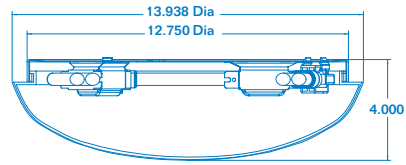

DESCRIPTION

These round, white, shallow mushroom shaped fixtures have a profile that is 2½" shorter than our standard mushroom shaped cloud. They can be ceiling or wall mounted. Two 1-lamp circline and two 2-lamp circline models are available. Three additional models are available using (1), (2), or (3) 13 watt twin tubes.

CONSTRUCTION

Housing is die formed of 22 gauge cold rolled steel. Standard back (top) with universal keyhole slots for mounting and wiring holes for electrical connection.

FINISH

Interior and exterior are finished in lighting grade white baked gloss enamel paint.

DIFFUSER

The lens is injection molded of 100% virgin translucent white acrylic, with a smooth finish. Thickness is .100" Lens is held in place by three thumbscrews in the housing.

ELECTRICAL

All "CIRCLINE" units are wired with U.L. listed normal power factor, rapid start, Class P ballasts, for 120 volt, 60 hertz A.C. operation. Ballasts are provided in a white can to minimize shadowing. Circline sockets are 4-pin straight insertion type. Lamp retention is provided with 3 spring clips per lamp.

All "COMPACT FLUORESCENT" units are wired with U.L. listed, normal power factor, preheat type, Class P ballasts, for 120 volt, 60 hertz A.C. operation. Lampholders are 2-pin, GX23 base for 13 watt lamps only. Power supply connections must be made inside a junction box (not provided). All fixtures are U.L. listed DAMP LOCATION.

OPTIONS

Housing is also available in black, chrome, brass, or other custom color finishes (contact factory). Diffuser is also available in smooth white polycarbonate (contact factory). Ballast upgrades and options available (contact factory). Other voltages, lamps, listings, and ratings available on request (contact factory).

CMS2039