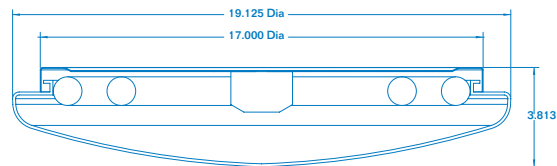

CMS2072

ORDERING INFORMATION

Model No.	DIMENSIONS					
	Circline	Twin Tube	Fluorescent Lamps	Diameter	Depth	Mtg. Ill
CMS2013			(1) 13 watt Twin Tube	11"	3⅝"	121
CMS2022			(1) 22 watt Circline	11"	3⅝"	125
CMS2026			(2) 13 watt Twin Tubes	11"	3⅝"	121
CMS2032			(1) 32 watt Circline	13⅙"	4"	126
CMS2039			(3) 13 watt Twin Tubes	13⅙"	4"	120
CMS2054			(1) 22 watt & (1) 32 watt Circline	13⅙"	4"	126
CMS2072			(1) 32 watt & (1) 40 watt Circline	19⅞"	3⅜"	119