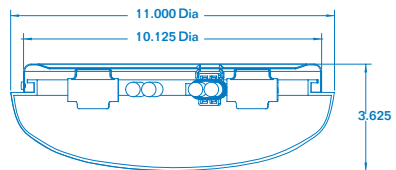

DESCRIPTION

These round, white, shallow mushroom shaped fixtures have a profile that is 2½" shorter than our standard mushroom shaped cloud. They can be ceiling or wall mounted. Two 1-lamp circline and two 2-lamp circline models are available. Three additional models are available using (1), (2), or (3) 13 watt twin tubes.

CONSTRUCTION

Housing is die formed of 22 gauge cold rolled steel. Standard back (top) with universal keyhole slots for mounting and wiring holes for electrical connection.

FINISH

Interior and exterior are finished in lighting grade white baked gloss enamel paint.

DIFFUSER

The lens is injection molded of 100% virgin translucent white acrylic, with a smooth finish. Thickness is .100" Lens is held in place by three thumbscrews in the housing.

ELECTRICAL

All "CIRCLINE" units are wired with U.L. listed normal power factor, rapid start, Class P ballasts, for 120 volt, 60 hertz A.C. operation. Ballasts are provided in a white can to minimize shadowing. Circline sockets are 4-pin straight insertion type. Lamp retention is provided with 3 spring clips per lamp.

All "COMPACT FLUORESCENT" units are wired with U.L. listed, normal power factor, preheat type, Class P ballasts, for 120 volt, 60 hertz A.C. operation. Lampholders are 2-pin, GX23 base for 13 watt lamps only. Power supply connections must be made inside a junction box (not provided). All fixtures are U.L. listed DAMP LOCATION.

OPTIONS

Housing is also available in black, chrome, brass, or other custom color finishes (contact factory). Diffuser is also available in smooth white polycarbonate (contact factory). Ballast upgrades and options available (contact factory). Other voltages, lamps, listings, and ratings available on request (contact factory).

CMS2026