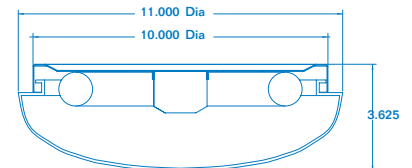

DESCRIPTION

These round, white, shallow mushroom shaped fixtures have a profile that is 2½" shorter than our standard mushroom shaped cloud. They can be ceiling or wall mounted. Two 1-lamp circline and two 2-lamp circline models are available. Three additional models are available using (1), (2), or (3) 13 watt twin tubes.

CONSTRUCTION

Housing is die formed of 22 gauge cold rolled steel. Standard back (top) with universal keyhole slots for mounting and wiring holes for electrical connection.

FINISH

Interior and exterior are finished in lighting grade white baked gloss enamel paint.

DIFFUSER

The lens is injection molded of 100% virgin translucent white acrylic, with a smooth finish. Thickness is .100" Lens is held in place by three thumbscrews in the housing.

ELECTRICAL

All "CIRCLINE" units are wired with U.L. listed normal power factor, rapid start, Class P ballasts, for 120 volt, 60 hertz A.C. operation. Ballasts are provided in a white can to minimize shadowing. Circline sockets are 4-pin straight insertion type. Lamp retention is provided with 3 spring clips per lamp.

All "COMPACT FLUORESCENT" units are wired with U.L. listed, normal power factor, preheat type, Class P ballasts, for 120 volt, 60 hertz A.C. operation. Lampholders are 2-pin, GX23 base for 13 watt lamps only. Power supply connections must be made inside a junction box (not provided). All fixtures are U.L. listed DAMP LOCATION.

OPTIONS

Housing is also available in black, chrome, brass, or other custom color finishes (contact factory). Diffuser is also available in smooth white polycarbonate (contact factory). Ballast upgrades and options available (contact factory). Other voltages, lamps, listings, and ratings available on request (contact factory).

CMS2022