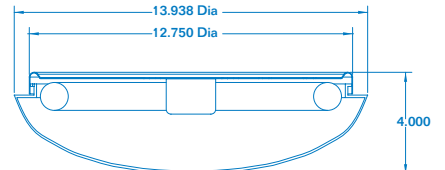

DESCRIPTION

These round, white, shallow mushroom shaped fixtures have a profile that is 2½" shorter than our standard mushroom shaped cloud. They can be ceiling or wall mounted. Two 1-lamp circline and two 2-lamp circline models are available. Three additional models are available using (1), (2), or (3) 13 watt twin tubes.

CONSTRUCTION

Housing is die formed of 22 gauge cold rolled steel. Standard back (top) with universal keyhole slots for mounting and wiring holes for electrical connection.

FINISH

Interior and exterior are finished in lighting grade white baked gloss enamel paint.

DIFFUSER

The lens is injection molded of 100% virgin translucent white acrylic, with a smooth finish. Thickness is .100" Lens is held in place by three thumbscrews in the housing.

ELECTRICAL

All "CIRCLINE" units are wired with U.L. listed normal power factor, rapid start, Class P ballasts, for 120 volt, 60 hertz A.C. operation. Ballasts are provided in a white can to minimize shadowing. Circline sockets are 4-pin straight insertion type. Lamp retention is provided with 3 spring clips per lamp.

All "COMPACT FLUORESCENT" units are wired with U.L. listed, normal power factor, preheat type, Class P ballasts, for 120 volt, 60 hertz A.C. operation. Lampholders are 2-pin, GX23 base for 13 watt lamps only. Power supply connections must be made inside a junction box (not provided). All fixtures are U.L. listed DAMP LOCATION.

OPTIONS

Housing is also available in black, chrome, brass, or other custom color finishes (contact factory). Diffuser is also available in smooth white polycarbonate (contact factory). Ballast upgrades and options available (contact factory). Other voltages, lamps, listings, and ratings available on request (contact factory).

CMS2054