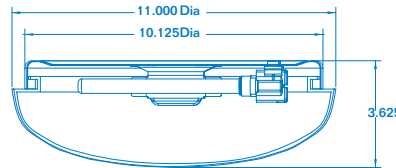

DESCRIPTION

These round, white, shallow mushroom shaped fixtures have a profile that is 2½" shorter than our standard mushroom shaped cloud. They can be ceiling or wall mounted. Two 1-lamp circline and two 2-lamp circline models are available. Three additional models are available using (1), (2), or (3) 13 watt twin tubes.

CONSTRUCTION

Housing is die formed of 22 gauge cold rolled steel. Standard back (top) with universal keyhole slots for mounting and wiring holes for electrical connection.

FINISH

Interior and exterior are finished in lighting grade white baked gloss enamel paint.

DIFFUSER

The lens is injection molded of 100% virgin translucent white acrylic, with a smooth finish. Thickness is .100" Lens is held in place by three thumbscrews in the housing.

ELECTRICAL

All "CIRCLINE" units are wired with U.L. listed normal power factor, rapid start, Class P ballasts, for 120 volt, 60 hertz A.C. operation. Ballasts are provided in a white can to minimize shadowing. Circline sockets are 4-pin straight insertion type. Lamp retention is provided with 3 spring clips per lamp.

All "COMPACT FLUORESCENT" units are wired with U.L. listed, normal power factor, preheat type, Class P ballasts, for 120 volt, 60 hertz A.C. operation. Lampholders are 2-pin, GX23 base for 13 watt lamps only. Power supply connections must be made inside a junction box (not provided). All fixtures are U.L. listed DAMP LOCATION.

OPTIONS

Housing is also available in black, chrome, brass, or other custom color finishes (contact factory). Diffuser is also available in smooth white polycarbonate (contact factory). Ballast upgrades and options available (contact factory). Other voltages, lamps, listings, and ratings available on request (contact factory).

CMS2013