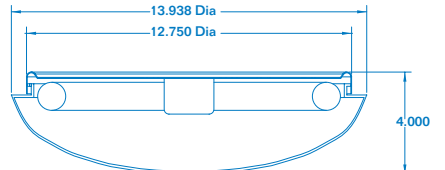

DESCRIPTION

These round, white, shallow mushroom shaped fixtures have a profile that is 2½" shorter than our standard mushroom shaped cloud. They can be ceiling or wall mounted. Two 1-lamp circline and two 2-lamp circline models are available. Three additional models are available using (1), (2), or (3) 13 watt twin tubes.

CONSTRUCTION

Housing is die formed of 22 gauge cold rolled steel. Standard back (top) with universal keyhole slots for mounting and wiring holes for electrical connection.

FINISH

Interior and exterior are finished in lighting grade white baked gloss enamel paint.

DIFFUSER

The lens is injection molded of 100% virgin translucent white acrylic, with a smooth finish. Thickness is .100" Lens is held in place by three thumbscrews in the housing.

ELECTRICAL

All "CIRCLINE" units are wired with U.L. listed normal power factor, rapid start, Class P ballasts, for 120 volt, 60 hertz A.C. operation. Ballasts are provided in a white can to minimize shadowing. Circline sockets are 4-pin straight insertion type. Lamp retention is provided with 3 spring clips per lamp.

All "COMPACT FLUORESCENT" units are wired with U.L. listed, normal power factor, preheat type, Class P ballasts, for 120 volt, 60 hertz A.C. operation. Lampholders are 2-pin, GX23 base for 13 watt lamps only. Power supply connections must be made inside a junction box (not provided). All fixtures are U.L. listed DAMP LOCATION.

OPTIONS

Housing is also available in black, chrome, brass, or other custom color finishes (contact factory). Diffuser is also available in smooth white polycarbonate (contact factory). Ballast upgrades and options available (contact factory). Other voltages, lamps, listings, and ratings available on request (contact factory).

CMS2032