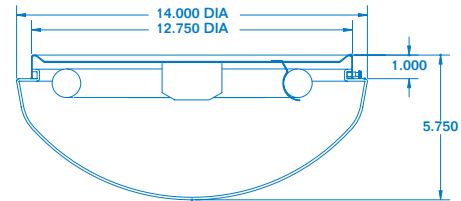

CM SERIES

DESCRIPTION

These round, white, mushroom shaped fixtures are suitable for many applications. They can be ceiling or wall mounted. Two 1-lamp circline and two 2-lamp circline models are available. Three additional models are available using (1), (2), or (3) 13 watt twin tubes.

CONSTRUCTION

Housing is die formed of 22 gauge cold rolled steel. Standard back (top) with universal keyhole slots for mounting and wiring holes for electrical connection.

FINISH

Interior and exterior are finished in lighting grade white baked gloss enamel paint.

DIFFUSER

The lens is injection molded of 100% virgin translucent white acrylic, with a smooth finish. Thickness is .100". Lens is held in place by three thumbscrews in the housing.

ELECTRICAL

All "CIRCLINE" units are wired with U.L. listed normal power factor, rapid start, Class P ballasts, for 120 volt, 60 hertz A.C. operation. Ballasts are provided in a white can to minimize shadowing. Circline sockets are 4-pin straight insertion type. Lamp retention is provided with 3 spring clips per lamp.

All "COMPACT FLUORESCENT" units are wired with U.L. listed, normal power factor, preheat type, Class P ballasts, for 120 volt, 60 hertz A.C. operation. Lampholders are 2-pin, GX23 base for 13 watt lamps only. Power supply connections must be made inside a junction box (not provided). All fixtures are U.L. listed DAMP LOCATION.

OPTIONS

Housing is also available in black, chrome, brass, or other custom color finishes (contact factory). Diffuser is also available in smooth white polycarbonate (contact factory). Ballast upgrades and options available (contact factory). Other voltages, lamps, listings, and ratings available on request (contact factory).

CM2032

ORDERING INFORMATION