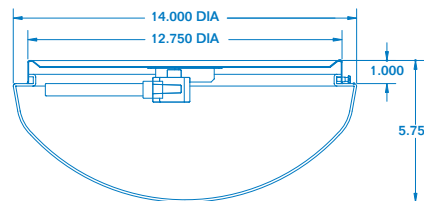

CM SERIES

DESCRIPTION

These round, white, mushroom shaped fixtures are suitable for many applications. They can be ceiling or wall mounted. Two 1-lamp circline and two 2-lamp circline models are available. Three additional models are available using (1), (2), or (3) 13 watt twin tubes.

CONSTRUCTION

Housing is die formed of 22 gauge cold rolled steel. Standard back (top) with universal keyhole slots for mounting and wiring holes for electrical connection.

FINISH

Interior and exterior are finished in lighting grade white baked gloss enamel paint.

DIFFUSER

The lens is injection molded of 100% virgin translucent white acrylic, with a smooth finish. Thickness is .100". Lens is held in place by three thumbscrews in the housing.

ELECTRICAL

All "CIRCLINE" units are wired with U.L. listed normal power factor, rapid start, Class P ballasts, for 120 volt, 60 hertz A.C. operation. Ballasts are provided in a white can to minimize shadowing. Circline sockets are 4-pin straight insertion type. Lamp retention is provided with 3 spring clips per lamp.

All "COMPACT FLUORESCENT" units are wired with U.L. listed, normal power factor, preheat type, Class P ballasts, for 120 volt, 60 hertz A.C. operation. Lampholders are 2-pin, GX23 base for 13 watt lamps only. Power supply connections must be made inside a junction box (not provided). All fixtures are U.L. listed DAMP LOCATION.

OPTIONS

Housing is also available in black, chrome, brass, or other custom color finishes (contact factory). Diffuser is also available in smooth white polycarbonate (contact factory). Ballast upgrades and options available (contact factory). Other voltages, lamps, listings, and ratings available on request (contact factory).

CM2039

ORDERING INFORMATION