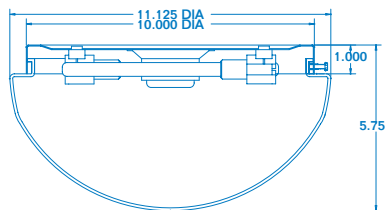

CM SERIES

DESCRIPTION

These round, white, mushroom shaped fixtures are suitable for many applications. They can be ceiling or wall mounted. Two 1-lamp circline and two 2-lamp circline models are available. Three additional models are available using (1), (2), or (3) 13 watt twin tubes.

CONSTRUCTION

Housing is die formed of 22 gauge cold rolled steel. Standard back (top) with universal keyhole slots for mounting and wiring holes for electrical connection.

FINISH

Interior and exterior are finished in lighting grade white baked gloss enamel paint.

DIFFUSER

The lens is injection molded of 100% virgin translucent white acrylic, with a smooth finish. Thickness is .100". Lens is held in place by three thumbscrews in the housing.

ELECTRICAL

All "CIRCLINE" units are wired with U.L. listed normal power factor, rapid start, Class P ballasts, for 120 volt, 60 hertz A.C. operation. Ballasts are provided in a white can to minimize shadowing. Circline sockets are 4-pin straight insertion type. Lamp retention is provided with 3 spring clips per lamp.

All "COMPACT FLUORESCENT" units are wired with U.L. listed, normal power factor, preheat type, Class P ballasts, for 120 volt, 60 hertz A.C. operation. Lampholders are 2-pin, GX23 base for 13 watt lamps only. Power supply connections must be made inside a junction box (not provided). All fixtures are U.L. listed DAMP LOCATION.

OPTIONS

Housing is also available in black, chrome, brass, or other custom color finishes (contact factory). Diffuser is also available in smooth white polycarbonate (contact factory). Ballast upgrades and options available (contact factory). Other voltages, lamps, listings, and ratings available on request (contact factory).

CM2026

ORDERING INFORMATION