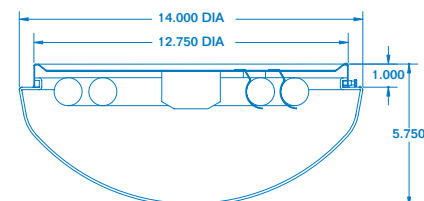

CM SERIES

DESCRIPTION

These round, white, mushroom shaped fixtures are suitable for many applications. They can be ceiling or wall mounted. Two 1-lamp circline and two 2-lamp circline models are available. Three additional models are available using (1), (2), or (3) 13 watt twin tubes.

CONSTRUCTION

Housing is die formed of 22 gauge cold rolled steel. Standard back (top) with universal keyhole slots for mounting and wiring holes for electrical connection.

FINISH

Interior and exterior are finished in lighting grade white baked gloss enamel paint.

DIFFUSER

The lens is injection molded of 100% virgin translucent white acrylic, with a smooth finish. Thickness is .100". Lens is held in place by three thumbscrews in the housing.

ELECTRICAL

All "CIRCLINE" units are wired with U.L. listed normal power factor, rapid start, Class P ballasts, for 120 volt, 60 hertz A.C. operation. Ballasts are provided in a white can to minimize shadowing. Circline sockets are 4-pin straight insertion type. Lamp retention is provided with 3 spring clips per lamp.

All "COMPACT FLUORESCENT" units are wired with U.L. listed, normal power factor, preheat type, Class P ballasts, for 120 volt, 60 hertz A.C. operation. Lampholders are 2-pin, GX23 base for 13 watt lamps only. Power supply connections must be made inside a junction box (not provided). All fixtures are U.L. listed DAMP LOCATION.

OPTIONS

Housing is also available in black, chrome, brass, or other custom color finishes (contact factory). Diffuser is also available in smooth white polycarbonate (contact factory). Ballast upgrades and options available (contact factory). Other voltages, lamps, listings, and ratings available on request (contact factory).

CM2054

ORDERING INFORMATION