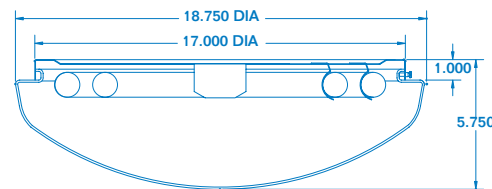

CM2072

ORDERING INFORMATION

Model No.	DIMENSIONS				
Circline	Twin Tube	Fluorescent Lamps	Diameter	Depth	Mtg. Ill.
	CM2013	(1) 13 watt Twin Tube	11 1/8"	5 3/4"	121
CM2022		(1) 22 watt Circline	11 1/8"	5 3/4"	125
	CM2026	(2) 13 watt Twin Tubes	11 1/8"	5 3/4"	121
CM2032		(1) 32 watt Circline	14"	5 3/4"	126
	CM2039	(3) 13 watt Twin Tubes	14"	5 3/4"	120
CM2054		(1) 22 & 32 watt Circline	14"	5 3/4"	126
CM2072		(1) 32 & 40 watt Circline	18 3/4"	5 3/4"	119