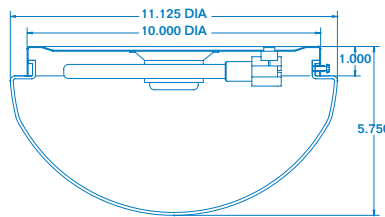

CM SERIES

DESCRIPTION

These round, white, mushroom shaped fixtures are suitable for many applications. They can be ceiling or wall mounted. Two 1-lamp circline and two 2-lamp circline models are available. Three additional models are available using (1), (2), or (3) 13 watt twin tubes.

CONSTRUCTION

Housing is die formed of 22 gauge cold rolled steel. Standard back (top) with universal keyhole slots for mounting and wiring holes for electrical connection.

FINISH

Interior and exterior are finished in lighting grade white baked gloss enamel paint.

DIFFUSER

The lens is injection molded of 100% virgin translucent white acrylic, with a smooth finish. Thickness is .100". Lens is held in place by three thumbscrews in the housing.

ELECTRICAL

All "CIRCLINE" units are wired with U.L. listed normal power factor, rapid start, Class P ballasts, for 120 volt, 60 hertz A.C. operation. Ballasts are provided in a white can to minimize shadowing. Circline sockets are 4-pin straight insertion type. Lamp retention is provided with 3 spring clips per lamp.

All "COMPACT FLUORESCENT" units are wired with U.L. listed, normal power factor, preheat type, Class P ballasts, for 120 volt, 60 hertz A.C. operation. Lampholders are 2-pin, GX23 base for 13 watt lamps only. Power supply connections must be made inside a junction box (not provided). All fixtures are U.L. listed DAMP LOCATION.

OPTIONS

Housing is also available in black, chrome, brass, or other custom color finishes (contact factory). Diffuser is also available in smooth white polycarbonate (contact factory). Ballast upgrades and options available (contact factory). Other voltages, lamps, listings, and ratings available on request (contact factory).

CM2013

ORDERING INFORMATION