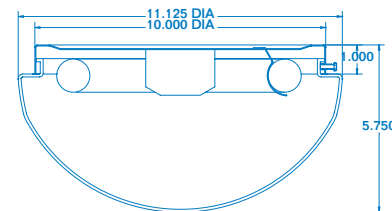

CM SERIES

DESCRIPTION

These round, white, mushroom shaped fixtures are suitable for many applications. They can be ceiling or wall mounted. Two 1-lamp circline and two 2-lamp circline models are available. Three additional models are available using (1), (2), or (3) 13 watt twin tubes.

CONSTRUCTION

Housing is die formed of 22 gauge cold rolled steel. Standard back (top) with universal keyhole slots for mounting and wiring holes for electrical connection.

FINISH

Interior and exterior are finished in lighting grade white baked gloss enamel paint.

DIFFUSER

The lens is injection molded of 100% virgin translucent white acrylic, with a smooth finish. Thickness is .100". Lens is held in place by three thumbscrews in the housing.

ELECTRICAL

All "CIRCLINE" units are wired with U.L. listed normal power factor, rapid start, Class P ballasts, for 120 volt, 60 hertz A.C. operation. Ballasts are provided in a white can to minimize shadowing. Circline sockets are 4-pin straight insertion type. Lamp retention is provided with 3 spring clips per lamp.

All "COMPACT FLUORESCENT" units are wired with U.L. listed, normal power factor, preheat type, Class P ballasts, for 120 volt, 60 hertz A.C. operation. Lampholders are 2-pin, GX23 base for 13 watt lamps only. Power supply connections must be made inside a junction box (not provided). All fixtures are U.L. listed DAMP LOCATION.

OPTIONS

Housing is also available in black, chrome, brass, or other custom color finishes (contact factory). Diffuser is also available in smooth white polycarbonate (contact factory). Ballast upgrades and options available (contact factory). Other voltages, lamps, listings, and ratings available on request (contact factory).

CM2022

ORDERING INFORMATION