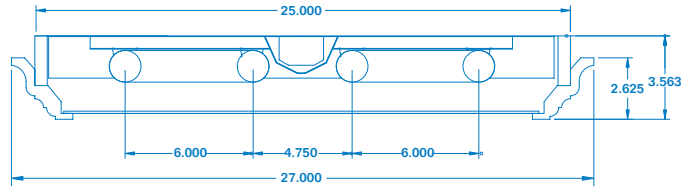

KCM, BCM, WCM 2U4