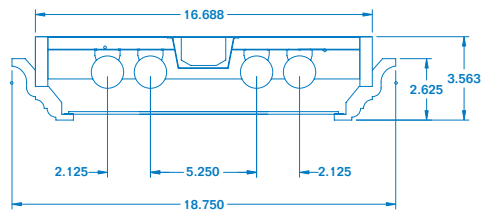

KCM, BCM, WCM 440

ORDERING INFORMATION

Oak	Bleached Oak		Fluorescent Lamps	DIMENSIONS			
	Oak	White		L	W	D	Mtg. Ill.
KCM240ES	BCM240ES	WCM240ES	(2) T12 48"	51"	13³/₁₆"	3³/₁₆"	70
KCM2U4ES	BCM2U4ES	WCM2U4ES	(2) T12 6" U	27"	27"	3³/₁₆"	74
KCM440ES	BCM440ES	WCM440ES	(4) T12 48"	51"	18³/₄"	3³/₁₆"	73