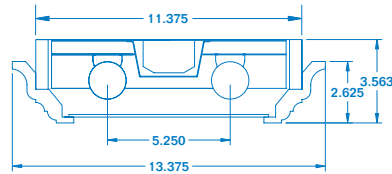

CONSTRUCTION

Housing, cover and ends are die formed of 20 gauge cold rolled steel. Standard mounting holes and standard wiring knockouts are included, with an extra 2" diameter center knockout on the back for wiring entry.

FINISH

Housing interior and exterior are finished in lighting grade white baked gloss enamel paint.

DIFFUSER

Lens is a one-piece extruded smooth flat lens of translucent white 100% virgin acrylic, .080" thick. The wooden frame is constructed of solid wood decorative crown molding trim over a hardwood reveal/support. Frame exterior is stained medium Oak (KCM), Bleached Oak (BCM), or Painted White (WCM), and the inner reveal/support is painted flat white. The entire frame attaches to the housing with a pre-installed bracket inside one end and one #8 screw through other end.

ELECTRICAL

All units with model numbers ending in ES are wired with U.L. listed high power factor, rapid start, Class P, energy saving (ES) full light output, E ballasts, for 120 volt, 60 hertz A.C. operation. Lampholders are rotating lock, medium bi-pin type. All fixtures are U.L. listed.

OPTIONS

Available in unfinished wood ready for custom staining or painting at jobsite (contact factory). Alternate clear flat prismatic diffuser available (contact factory). For ballast upgrades and options, refer to back of guide. Other voltages, listings, and ratings available on request (contact factory).

KCM, BCM, WCM 240