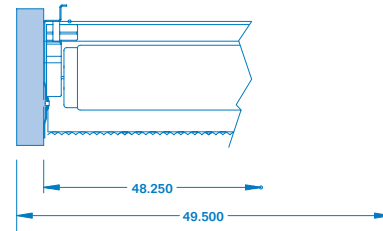

LWKR440, LWWR440

ORDERING INFORMATION

Model No.		Fluorescent Lamps	DIMENSIONS			Mtg. Ill.
Oak	White		L	W	D	
LWKR240WAES	LWWR240WAES	(2) T12 48"	49½"	8¾"	¾"	29
LWKR440WAES	LWWR440WAES	(4) T12 48"	49½"	13½"	¾"	28