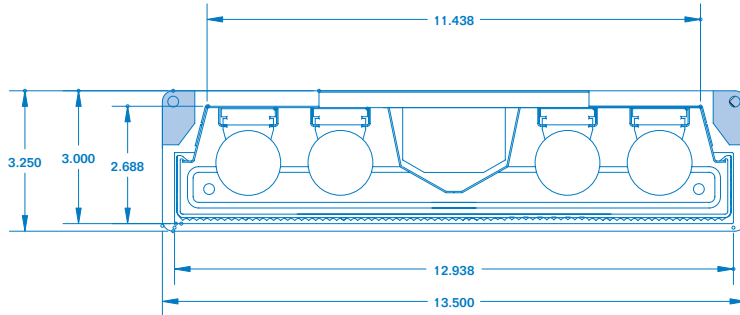

LWKR440, LWWR440

ORDERING INFORMATION

Model No.		Fluorescent Lamps	DIMENSIONS			Mtg. Ill.
Oak	White		L	W	D	
LWKR240WAES	LWWR240WAES	(2) T12 48"	49½"	8¾"	¾"	29
LWKR440WAES	LWWR440WAES	(4) T12 48"	49½"	13½"	¾"	28