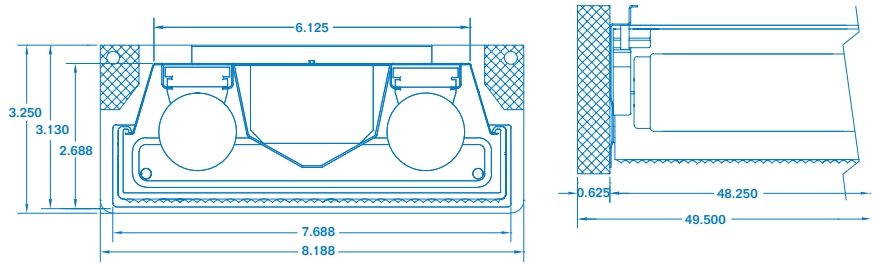

LWKR240, LWWR240