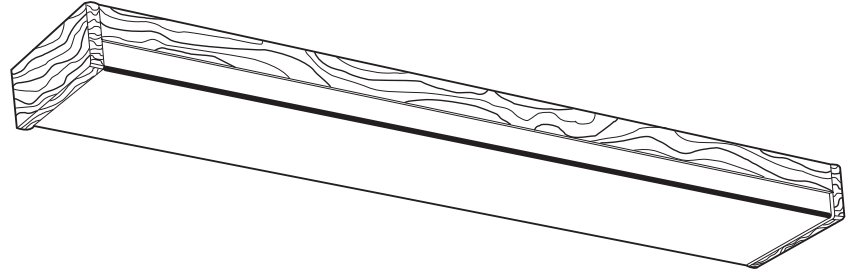

## DESCRIPTION

These wrap-style fixtures are designed with a more decorative appearance than a typical fluorescent wrap. LWKR models have solid oak ends and side rails while LWWR models have solid wood ends and side panels with a painted white finish. These fixtures feature a smooth white acrylic diffuser, and ship assembled and ready for installation. Both series are available in 48" two-lamp and 48" four-lamp models. All units use T12 lamps.

## CONSTRUCTION

Housing and cover are die formed of 22 gauge cold rolled steel. LWKR ends and side rails are cut from solid wood with medium oak finish. LWWR ends and side rails are cut from solid hardwoods and painted white. Ends are screwed to housing, and side rails pivot in ends to hide steel housing sides. Standard mounting holes and standard wiring knockouts are included, with an extra 2" diameter center knockout on the back for wiring entry. Can be stem, chain, or direct mounted.

## DIFFUSER

Lens is a one-piece extruded lens of smooth translucent white 100% virgin acrylic, .090" thick. The lens lifts and shifts onto the housing and hangs from a lip running the entire length of both sides of the housing.