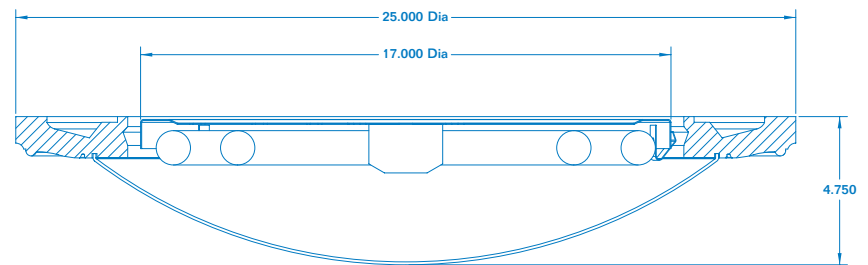

RP-2072

ORDERING INFORMATION

Model No.	Fluorescent Lamps	DIMENSIONS		
		Diameter	Depth	Mtg. Ill.
RPK2054	(1) 22 watt & (1) 32 watt Circline	19½"	3¾"	124
RPK2072	(1) 32 watt & (1) 40 watt Circline	25"	4¾"	119
Eggshell				
RPE2054	(1) 22 watt & (1) 32 watt Circline	19½"	3¾"	124
RPE2072	(1) 32 watt & (1) 40 watt Circline	25"	4¾"	119
Parchment				
RPP2054	(1) 22 watt & (1) 32 watt Circline	19½"	3¾"	124
RPP2072	(1) 32 watt & (1) 40 watt Circline	25"	4¾"	119