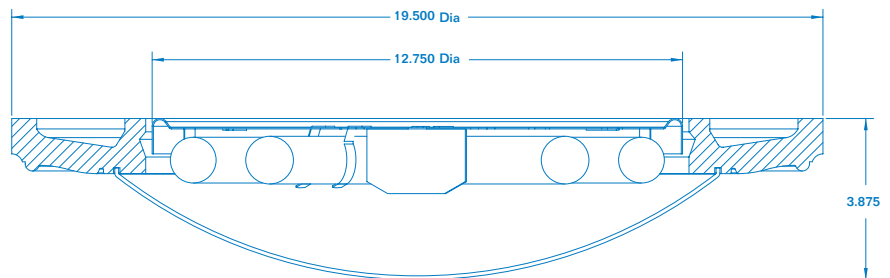

CONSTRUCTION

Housing is die formed of 22 gauge cold rolled steel. Standard back (top) with universal keyhole slots for mounting and wiring holes for electrical connection.

FINISH

Housing interior and exterior are finished in lighting grade white baked gloss enamel paint.

DIFFUSER

The lens is formed of 100% virgin translucent white acrylic, into a dome shape with a smooth finish. Thickness is .100". Trim band frame is cast of polyurethane foam and is hand painted with a faux Oak finish (RPK), a faux Eggshell finish (RPE), or a faux Parchment finish (RPP), then glued and screwed to the diffuser. Entire lens & frame assembly snaps onto spring clips in the housing.

ELECTRICAL

All units are wired with U.L. listed normal power factor, rapid start, Class P ballasts, for 120 volt, 60 hertz A.C. operation. Ballasts are provided in a white can to minimize shadowing. Circline sockets are 4-pin straight insertion type. Power supply connections must be made inside a junction box (not provided). Lamp retention is provided with 3 spring clips per lamp. All fixtures are U.L. listed.

OPTIONS

Other trim colors and finishes are available (contact factory). Ballast upgrades and options available (contact factory). Other voltages, lamps, listings, and ratings available on request (contact factory).

RP-2054