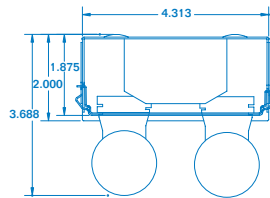

CONSTRUCTION

Housing, cover and ends are die formed of 22 gauge cold rolled steel. Standard mounting holes and wiring knockouts are included. Can be stem, chain, or direct mounted; and can be hung individually or in continuous runs.

ST100 Series (1 Light)

ST200 Series (2 Lights)

ST440

ORDERING INFORMATION

DIMENSIONS

Model No.	Fluorescent Lamps	L	W	D	Mtg. Ill.
ST114RS	(1) T12 15"	15"	2 ³ / ₄ "	3 ³ / ₄ "	113
ST115RS	(1) T12 18"	18"	2 ³ / ₄ "	3 ³ / ₄ "	113
ST120RS	(1) T12 24"	24"	2 ³ / ₄ "	3 ³ / ₄ "	113
ST130RS	(1) T12 36"	36"	2 ³ / ₄ "	3 ³ / ₄ "	113
ST140RS	(1) T12 48"	48"	2 ³ / ₄ "	3 ³ / ₄ "	113
ST140RSES	(1) T12 48"	48"	2 ³ / ₄ "	3 ³ / ₄ "	113
ST140RSCW	(1) T12 48"	48"	2 ³ / ₄ "	3 ³ / ₄ "	113
ST140-8RSES	(2) T12 48" (Tandem)	96"	2 ³ / ₄ "	3 ³ / ₄ "	132
ST140-8RSCW	(2) T12 48" (Tandem)	96"	2 ³ / ₄ "	3 ³ / ₄ "	132
ST220RS	(2) T12 24"	24"	4 ⁵ / ₁₆ "	3 ¹ / ₁₆ "	114
ST230RS	(2) T12 36"	36"	4 ⁵ / ₁₆ "	3 ¹ / ₁₆ "	114
ST240RSES	(2) T12 48"	48"	4 ⁵ / ₁₆ "	3 ¹ / ₁₆ "	114
ST240-8RSES	(4) T12 48" (Tandem)	96"	4 ⁵ / ₁₆ "	3 ¹ / ₁₆ "	133
ST440RSES	(4) T12 48"	48"	8 ¹ / ₈ "	4 ⁵ / ₈ "	43