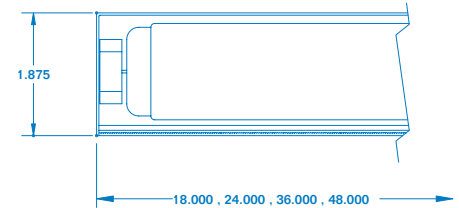

FINISH

Interior is finished in lighting grade white baked gloss enamel paint. Exterior is finished in lighting grade white baked gloss enamel paint, or a hot stamped oak woodgrain finish.

DIFFUSER

The one-piece lens is extruded of translucent white 100% virgin acrylic, with a linear ribbed prism pattern on the outside surface. Thickness is .080". Lens snaps into the housing.

ELECTRICAL

Most units are wired with U.L. listed, normal power factor, trigger start ballasts for 120 volt, 60 hertz A.C. operation. These exceptions should be noted: Model numbers ending in PH indicate a U.L. listed, normal power factor, preheat ballast for 120 volt, 60 hertz A.C. operation. Model numbers ending in ES indicate a U.L. listed high power factor, full light output, rapid start, energy saving ballast for 120 volt, 60 hertz A.C. operation. Lampholders are rotating lock, mini or medium bi-pin type, as appropriate. All fixtures are U.L. listed.

OPTIONS

Hot stamped walnut wood grain finish also available (contact factory). Fixture is standard with a convenience outlet and rocker switch, contact factory for other configurations such as lamp included (T), 6 foot grounded cord and plug included (X015), Less convenience outlet and switch (X001). For ballast upgrades and options, refer to back of guide. Other voltages, listings, and ratings available on request (contact factory).

TUQ 100 Series (1 Light)