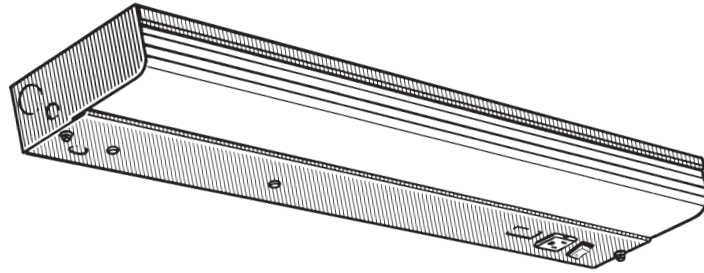

FINISH

Interior is finished in lighting grade white baked gloss enamel paint. Exterior is finished in lighting grade white baked gloss enamel paint, or a hot stamped oak woodgrain finish.

DIFFUSER

The one-piece lens is extruded of translucent white 100% virgin acrylic, with a linear ribbed prism pattern on the outside surface. Thickness is .080". Lens snaps into the housing.

ELECTRICAL

Most units are wired with U.L. listed, normal power factor, trigger start ballasts for 120 volt, 60 hertz A.C. operation. These exceptions should be noted: Model numbers ending in PH indicate a U.L. listed, normal power factor, preheat ballast for 120 volt, 60 hertz A.C. operation. Model numbers ending in ES indicate a U.L. listed high power factor, full light output, rapid start, energy saving ballast for 120 volt, 60 hertz A.C. operation. Lampholders are rotating lock, mini or medium bi-pin type, as appropriate. All fixtures are U.L. listed.

OPTIONS

Hot stamped walnut wood grain finish also available (contact factory). Fixture is standard with a convenience outlet and rocker switch, contact factory for other configurations such as lamp included (T), 6 foot grounded cord and plug included (X015), Less convenience outlet and switch (X001). For ballast upgrades and options, refer to back of guide. Other voltages, listings, and ratings available on request (contact factory).

TUQ 100 Series (1 Light)