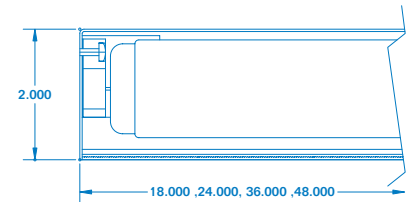

TUQ 200 Series (2 Lights)

ORDERING INFORMATION

Model No.			DIMENSIONS			
White	Oak	Fluorescent Lamps	L	W	D	Mtg. Ill.
TUQ115WPH	TUQ115KPH	(1) 15 watt 18" T12 PH Lamp	18"	5 1/4"	1 1/8"	6
TUQ115W	TUQ115K	(1) 15 watt 18" T12 Lamp	18"	5 1/4"	1 1/8"	6
TUQ120WPH	TUQ120KPH	(1) 20 watt 24" T12 PH Lamp	24"	5 1/4"	1 1/8"	7
TUQ120W	TUQ120K	(1) 20 watt 24" T12 Lamp	24"	5 1/4"	1 1/8"	7
TUQ130W	TUQ130K	(1) 30 watt 36" T12 Lamp	36"	5 1/4"	1 1/8"	8
TUQ140W	TUQ140K	(1) 40 watt 48" T12 Lamp	48"	5 1/4"	1 1/8"	9
TUQ215	N/A	(2) 15 watt 18" T12 Lamps	18"	6 3/4"	2"	10
TUQ220	N/A	(2) 20 watt 24" T12 Lamps	24"	6 3/4"	2"	11
TUQ230	N/A	(2) 30 watt 36" T12 Lamps	36"	6 3/4"	2"	12
TUQ240ES	N/A	(2) 40 watt 48" T12 Lamps	48"	6 3/4"	2"	13