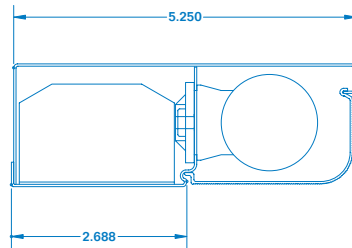

FINISH

Interior is finished in lighting grade white baked gloss enamel paint. Exterior is finished in lighting grade white baked gloss enamel paint, or a hot stamped oak woodgrain finish.

DIFFUSER

The one-piece lens is extruded of translucent white 100% virgin acrylic, with a linear ribbed prism pattern on the outside surface. Thickness is .080". Lens snaps into the housing.

ELECTRICAL

Most units are wired with U.L. listed, normal power factor, trigger start ballasts for 120 volt, 60 hertz A.C. operation. These exceptions should be noted: Model numbers ending in PH indicate a U.L. listed, normal power factor, preheat ballast for 120 volt, 60 hertz A.C. operation. Model numbers ending in ES indicate a U.L. listed high power factor, full light output, rapid start, energy saving ballast for 120 volt, 60 hertz A.C. operation. Lampholders are rotating lock, mini or medium bi-pin type, as appropriate. All fixtures are U.L. listed.

OPTIONS

Hot stamped walnut wood grain finish also available (contact factory). Fixture is standard with a convenience outlet and rocker switch, contact factory for other configurations such as lamp included (T), 6 foot grounded cord and plug included (X015), Less convenience outlet and switch (X001). For ballast upgrades and options, refer to back of guide. Other voltages, listings, and ratings available on request (contact factory).

TUQ 100 Series (1 Light)