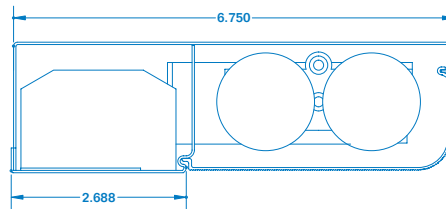

TUQ 200 Series (2 Lights)

ORDERING INFORMATION

Model No.			DIMENSIONS			
White	Oak	Fluorescent Lamps	L	W	D	Mtg. Ill.
TUQ115WPH	TUQ115KPH	(1) 15 watt 18" T12 PH Lamp	18"	5 1/4"	1 1/8"	6
TUQ115W	TUQ115K	(1) 15 watt 18" T12 Lamp	18"	5 1/4"	1 1/8"	6
TUQ120WPH	TUQ120KPH	(1) 20 watt 24" T12 PH Lamp	24"	5 1/4"	1 1/8"	7
TUQ120W	TUQ120K	(1) 20 watt 24" T12 Lamp	24"	5 1/4"	1 1/8"	7
TUQ130W	TUQ130K	(1) 30 watt 36" T12 Lamp	36"	5 1/4"	1 1/8"	8
TUQ140W	TUQ140K	(1) 40 watt 48" T12 Lamp	48"	5 1/4"	1 1/8"	9
TUQ215	N/A	(2) 15 watt 18" T12 Lamps	18"	6 3/4"	2"	10
TUQ220	N/A	(2) 20 watt 24" T12 Lamps	24"	6 3/4"	2"	11
TUQ230	N/A	(2) 30 watt 36" T12 Lamps	36"	6 3/4"	2"	12
TUQ240ES	N/A	(2) 40 watt 48" T12 Lamps	48"	6 3/4"	2"	13