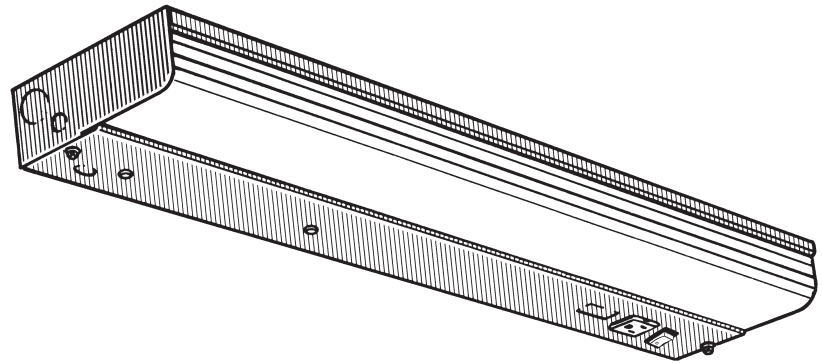

CONSTRUCTION

Housing die formed of 21 gauge steel, cover die formed of 24 gauge steel. Standard mounting holes and standard wiring knockouts are included. Can be mounted individually or in continuous runs.

FINISH

Interior is finished in lighting grade white baked gloss enamel paint. Exterior is finished in lighting grade white baked gloss enamel paint, or a hot stamped oak woodgrain finish.

DIFFUSER

The one-piece lens is extruded of translucent white 100% virgin acrylic, with a linear ribbed prism pattern on the outside surface. Thickness is .080". Lens snaps into the housing.

ELECTRICAL

All units are wired with U.L. listed normal power factor, pre-heat ballasts, for 120 volt, 60 hertz A.C. operation. Three wire grounded convenience outlet and rocker switch are standard and located toward the right end. Lampholders are rotating lock, medium bi-pin type. All fixtures are U.L. listed.

OPTIONS

Hot stamped walnut wood grain finish also available (contact factory). Fixture is standard with a convenience outlet and rocker switch, contact factory for other configurations, such as lamp included (T), 6 foot grounded cord and plug included (X015), Less convenience outlet and switch (X001). For ballast upgrades and options, refer to back of guide. Other voltages, listings, and ratings available on request (contact factory).

ORDERING INFORMATION

Model No.			DIMENSIONS			
White	Oak	Fluorescent Lamps	L	W	D	Mtg. Ill.
VTU108W	VTU108K	(1) 8 watt 12" T5 Lamp	12¹/₈"	4¹/₈"	1³/₈"	44
VTU115W	VTU115K	(1) 15 watt 18" T8 Lamp	18¹/₈"	4¹/₈"	1³/₈"	94
VTU118W	VTU118K	(1) 18 watt 24" T8 Lamp	24¹/₈"	4¹/₈"	1³/₈"	92