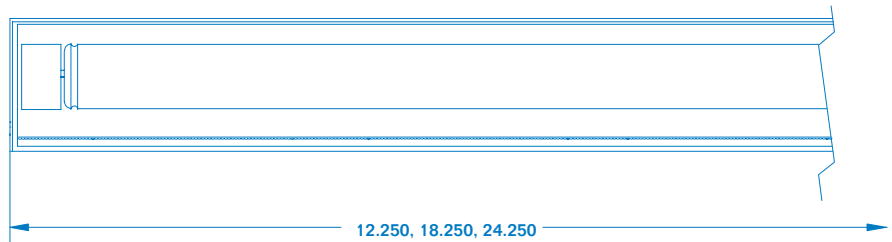

CONSTRUCTION

Housing die formed of 21 gauge steel, cover die formed of 24 gauge steel. Standard mounting holes and standard wiring knockouts are included. Can be mounted individually or in continuous runs.

FINISH

Interior is finished in lighting grade white baked gloss enamel paint. Exterior is finished in lighting grade white baked gloss enamel paint, or a hot stamped oak woodgrain finish.

DIFFUSER

The one-piece lens is extruded of translucent white 100% virgin acrylic, with a linear ribbed prism pattern on the outside surface. Thickness is .080". Lens snaps into the housing.

ELECTRICAL

All units are wired with U.L. listed normal power factor, pre-heat ballasts, for 120 volt, 60 hertz A.C. operation. Three wire grounded convenience outlet and rocker switch are standard and located toward the right end. Lampholders are rotating lock, medium bi-pin type. All fixtures are U.L. listed.

OPTIONS

Hot stamped walnut wood grain finish also available (contact factory). Fixture is standard with a convenience outlet and rocker switch, contact factory for other configurations, such as lamp included (T), 6 foot grounded cord and plug included (X015), Less convenience outlet and switch (X001). For ballast upgrades and options, refer to back of guide. Other voltages, listings, and ratings available on request (contact factory).

ORDERING INFORMATION

Model No.			DIMENSIONS			
White	Oak	Fluorescent Lamps	L	W	D	Mtg. Ill.
VTU108W	VTU108K	(1) 8 watt 12" T5 Lamp	12¹/₈"	4¹/₈"	1³/₈"	44
VTU115W	VTU115K	(1) 15 watt 18" T8 Lamp	18¹/₈"	4¹/₈"	1³/₈"	94
VTU118W	VTU118K	(1) 18 watt 24" T8 Lamp	24¹/₈"	4¹/₈"	1³/₈"	92