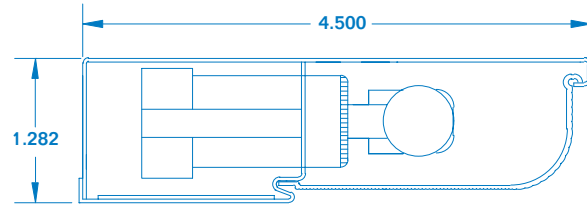

CONSTRUCTION

Housing die formed of 21 gauge steel, cover die formed of 24 gauge steel. Standard mounting holes and standard wiring knockouts are included. Can be mounted individually or in continuous runs.

FINISH

Interior is finished in lighting grade white baked gloss enamel paint. Exterior is finished in lighting grade white baked gloss enamel paint, or a hot stamped oak woodgrain finish.

DIFFUSER

The one-piece lens is extruded of translucent white 100% virgin acrylic, with a linear ribbed prism pattern on the outside surface. Thickness is .080". Lens snaps into the housing.

ELECTRICAL

All units are wired with U.L. listed normal power factor, pre-heat ballasts, for 120 volt, 60 hertz A.C. operation. Three wire grounded convenience outlet and rocker switch are standard and located toward the right end. Lampholders are rotating lock, medium bi-pin type. All fixtures are U.L. listed.

OPTIONS

Hot stamped walnut wood grain finish also available (contact factory). Fixture is standard with a convenience outlet and rocker switch, contact factory for other configurations, such as lamp included (T), 6 foot grounded cord and plug included (X015), Less convenience outlet and switch (X001). For ballast upgrades and options, refer to back of guide. Other voltages, listings, and ratings available on request (contact factory).

ORDERING INFORMATION

Model No.			DIMENSIONS			
White	Oak	Fluorescent Lamps	L	W	D	Mtg. Ill.
VTU108W	VTU108K	(1) 8 watt 12" T5 Lamp	12¹/₈"	4¹/₈"	1³/₈"	44
VTU115W	VTU115K	(1) 15 watt 18" T8 Lamp	18¹/₈"	4¹/₈"	1³/₈"	94
VTU118W	VTU118K	(1) 18 watt 24" T8 Lamp	24¹/₈"	4¹/₈"	1³/₈"	92